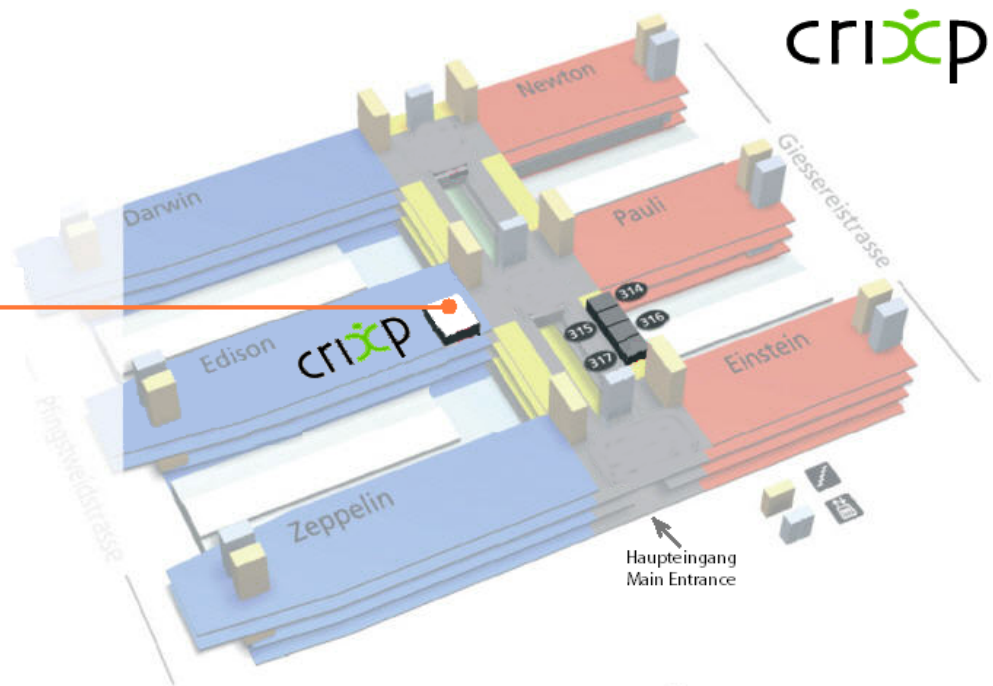

CRIXP Corp.
Technoparkstrasse 1
CH-8005 Zürich
Switzerland

+41 (44) 508-1950

Trakt Edison
3. Stock / 3rd floor
Büro / Office 3018

314	Sitzungszimmer Meeting Room	A
315	Sitzungszimmer Meeting Room	B
316	Sitzungszimmer Meeting Room	C
317	Sitzungszimmer Meeting Room	D

crixp