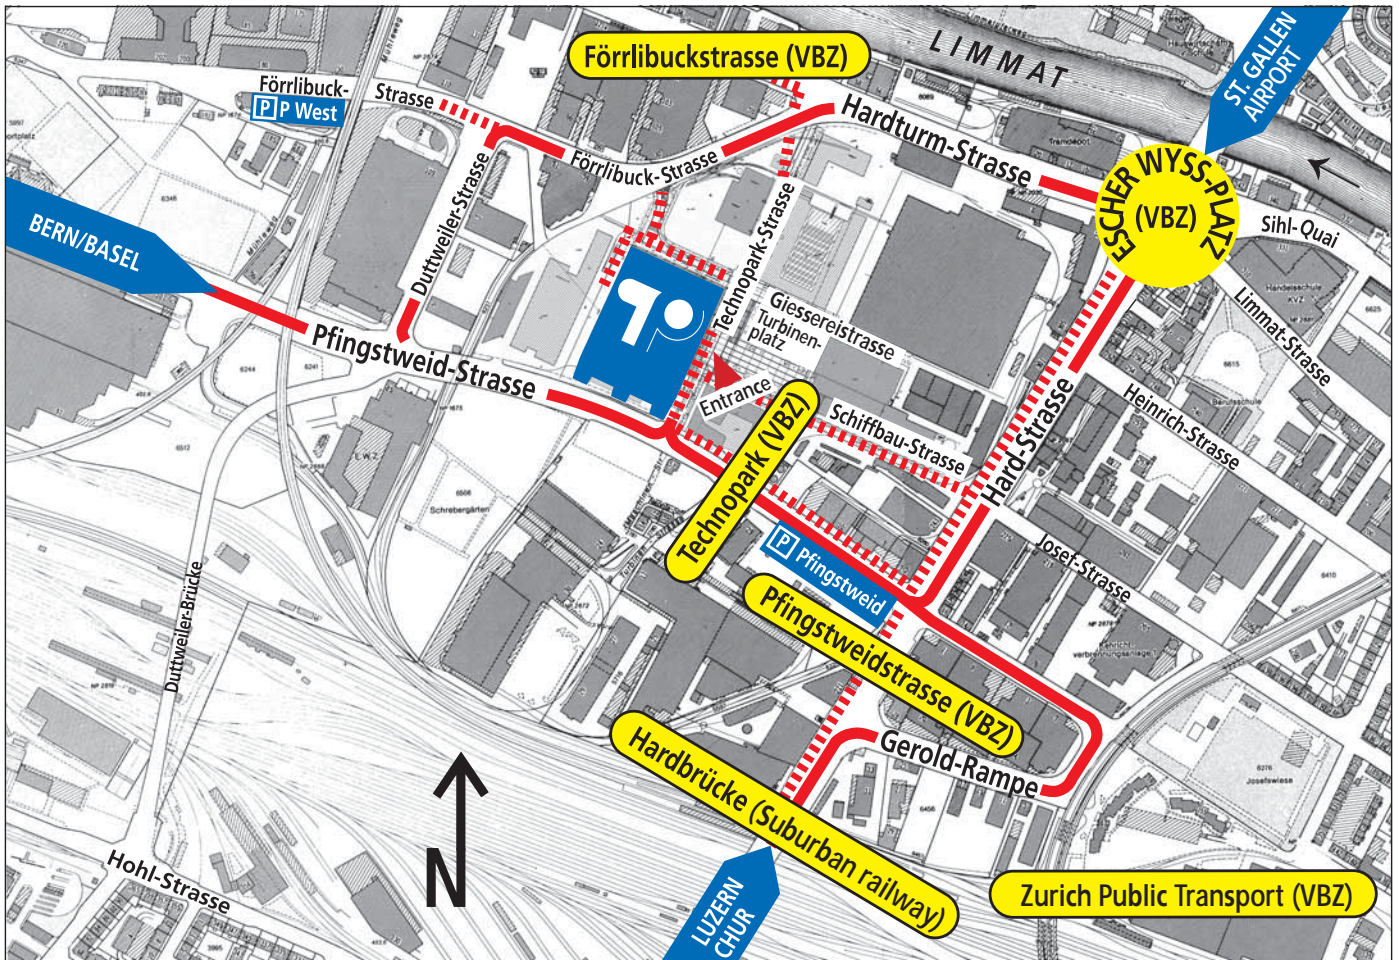

How to find us

CRIXP Corp., Technoparkstrasse 1, 8005 Zurich, Tel. 044 508-1950, www.crixp.com

Used by permission of the Zurich city surveyor's office: 14.6.94

Arrival by public transport

Tram (VBZ) No. 4 to Förrlibuck (then 4 minutes' walk to Technoparkstrasse, follow dashed lines across Escher Wyss site)

Tram (VBZ) No. 4 or 13 to Escher Wyss Platz (then 8 minutes' walk to Technoparkstrasse, follow dashed lines along Hardstrasse / Pfingstweidstrasse)

Bus (VBZ) No. 54 from Escher Wyss Platz or from Altstetten station to Technopark (then 2 minutes' walk to Technoparkstrasse, follow dashed lines)

Suburban train S3 / S5 / S6 / S7 / S9 / S12 / S16 (all via Zurich main station), or various mainline trains via Zurich main station to Hardbrücke (then 8 minutes' walk to Technoparkstrasse, follow dashed lines along Hardstrasse).

from Zurich city: via Escher Wyss Platz, Hardstrasse or Hardturmstrasse (continuous line)

from Hardturm "Park and Ride": take tram (VBZ) No. 4 to Förrlibuckstrasse

Leaving TECHNOPARK® in the Pfingstweidstrasse direction: to Bern/Basel